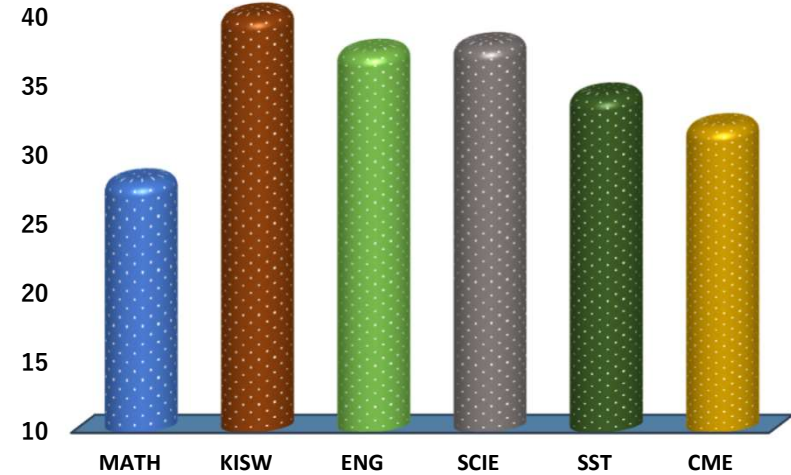

YEMEN DYCC

REGION: DAR ES SALAAM

SCHOOL AVERAGE

35.1

DISTRICT: TEMEKE

SUBJECT AND GRADE PERFORMANCE ANALYSIS

SUBJECT RANKING

KISWAHILI	41.0	82%	1
SCIENCE	37.9	76%	2
ENGLISH	37.4	75%	3
SOCIAL STUDIES	34.2	68%	4
CIVIC AND MORAL EDUCATION	32.0	64%	5
MATHEMATICS	28.1	56%	6

SUBJECT GRADE ANALYSIS

SUBJECT/GRADE	A	B	C	D	E
MATHEMATICS	11	28	25	23	2
KISWAHILI	56	32	1	0	0
ENGLISH	29	46	14	0	0
SCIENCE	36	39	14	0	0
SOCIAL STUDIES	7	65	16	1	0
CIVIC AND MORAL	6	50	31	2	0

OVERALL GRADE ANALYSIS

A	10	89	11%
B	63		71%
C	16		18%
D	0		0%
E	0		0%

CHART SUBJECT ANALYSIS

BOYS VS GIRLS PERFORMANCE

	SAT		SAT	89
	44		45	
	70%		71%	

REGISTERED	91	100%
SEATED	89	98%
ABSENTEES	2	2%
PASSED	89	98%
FAILED	0	0%